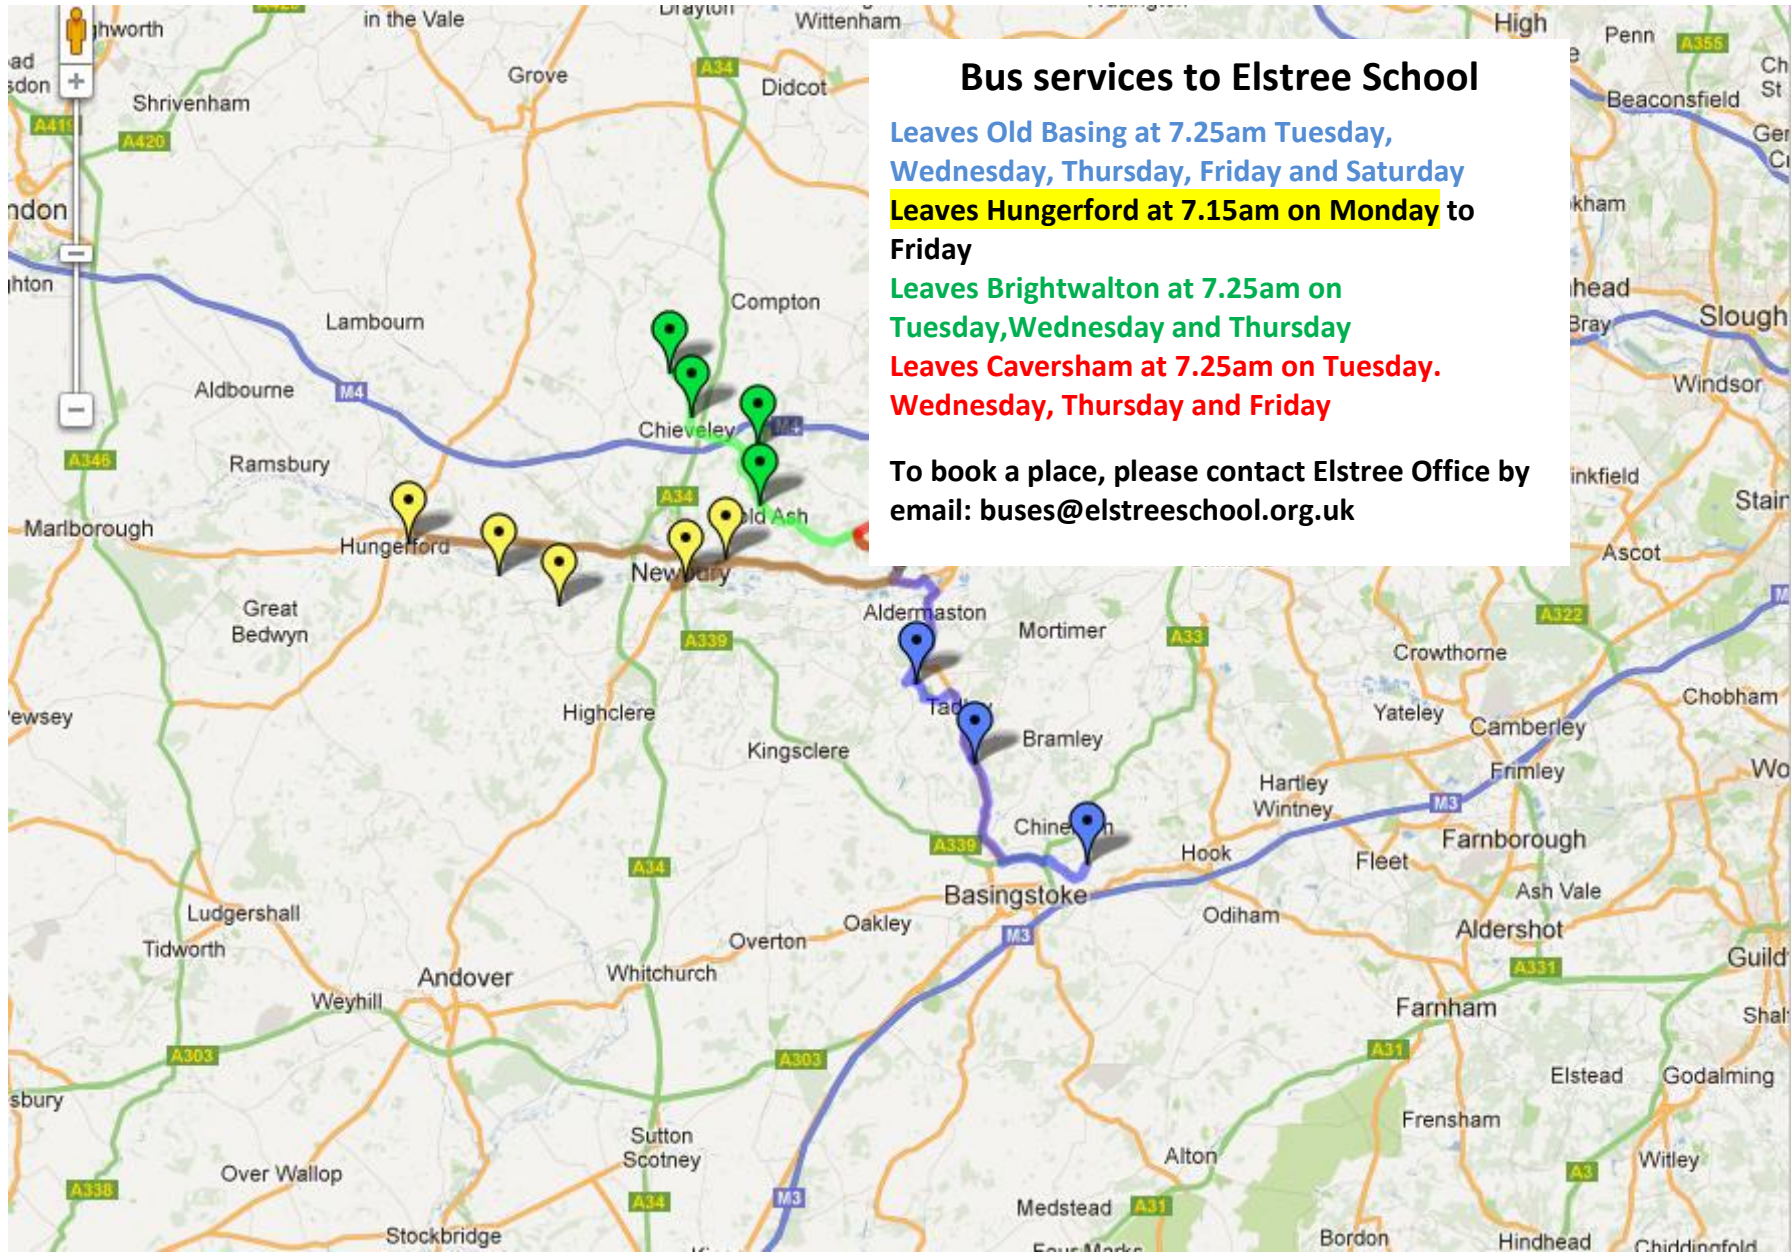

## Elstree School School bus service

A number of school buses run to Elstree School along the routes shown below on the days indicated. If the route does not show a stop in your village, please let us know and we will do our best to schedule one along the route. The bus is available to all children in Home Farm and Elstree School and drops off at both locations.

Bus Route	Days	Times and stops	Driver details
Hungerford BX66 DHG	Monday	7.20am: Car Park in front of Downgate Pub, Park Street, Hungerford (just after the cattle grid on right heading East out to Hungerford Common) 7.40am: the White Hart Inn, Hamstead Marshall 7.50am: Halfords/Burger King Carpark, Newbury	
London Bus YT64 LHJ	Mondays	7.00am – to depart from Tesco’s at Earls Court 7.15am - to depart next to the Apollo, Hammersmith underneath the flyover in the large parking area. Near Sussex Pl, London W6 9DY, UK <a href="https://goo.gl/maps/B3X2mSFSLy12">https://goo.gl/maps/B3X2mSFSLy12</a>	
Brightwalton YT64 LHT	Tuesday, Wednesday and Thursday	7.25am: Brightwalton Zone A 7.35am: Chieveley Rec center, High Street, Chieveley	
Basingstoke area BX66 DHK	Monday to Saturday	7.25am: Old Basing Recreation Ground Car Park, The Street, Old Basing RG24 7DA 7.45am: Queens College Arms, Pamber End, Near Tadley 7.55am: Cricketers Pub, 28 Heath End Road, Baughurst	

### Bus services to Elstree School

Leaves Old Basing at 7.25am Tuesday, Wednesday, Thursday, Friday and Saturday

Leaves Hungerford at 7.15am on Monday to Friday

Leaves Brightwalton at 7.25am on Tuesday, Wednesday and Thursday